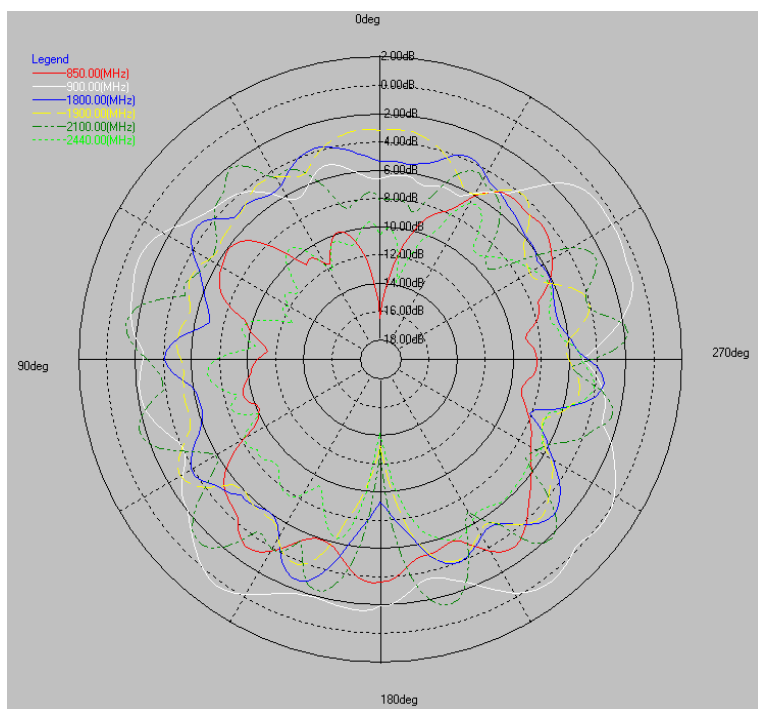

Key Features

- Blade dimensions: 115mm x 22mm x 4mm
- RoHS compliant
- 3.03 - 2.6dBi
- WiFi: 2400 - 2500MHz
- Mounts on any non metallic surface

General Description

The Alpha series of antennas are much tougher and more rugged than the Echo range. The adhesive base means these antennas are simple to mount onto many different surfaces, for example metallic, plastic, glass and wooden, making the Alphas extremely versatile.

The Siretta Alpha 10 is an antenna dedicated to Wi-Fi applications. Its low profile design makes this antenna perfect for those installations where the antenna needs to be hidden or tucked away and out of sight. The Alpha 10 has a gain of 3.03 - 2.6dBi.

Gain vs. Frequency

UL Tested (Basingstoke, UK)
Part: ALPHA10/2.5M/SMAM/S/S/20

Ordering Details

Part Number	Description
ALPHA10/3M/SMAM/S/S/20	Adhesive WiFi Antenna, 3m Cable, SMA Male Connector
ALPHA10/3M/FMEF/S/S/20	Adhesive WiFi Antenna, 3m Cable, FME Female Connector
ALPHA10/1M/SMAM/S/S/20	Adhesive WiFi Antenna, 1m Cable, SMA Male Connector
ALPHA10/1M/FMEF/S/S/20	Adhesive WiFi Antenna, 1m Cable, FME Female Connector
ALPHA10/5M/SMAM/S/S/20	Adhesive WiFi Antenna, 5m Cable, SMA Male Connector
ALPHA10/5M/FMEF/S/S/20	Adhesive WiFi Antenna, 5m Cable, FME Female Connector