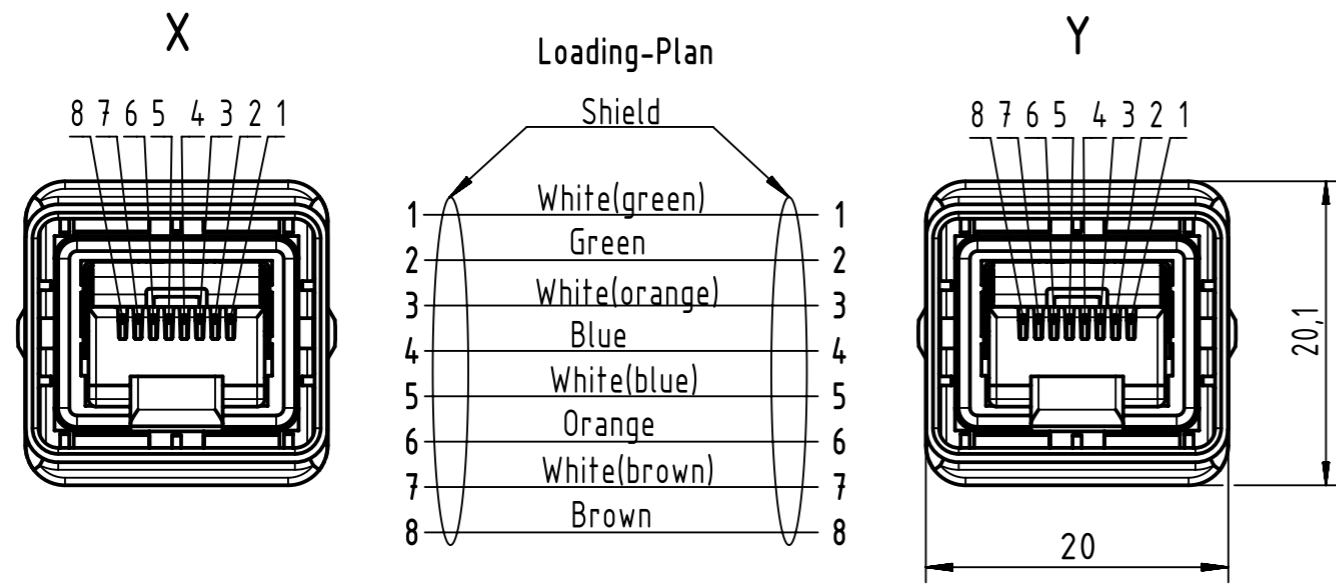

2x HARTING PushPull Gigalink Cat. 6A

Mating face RJ45 acc. to IEC 60603-7

- Transmission properties in accordance with ISO/IEC 11801: Class E
- Protection level: IP67/65
- Temperature range: -20°C ... +70°C

	All rights reserved		Created by TAMAS		Inspected by AVRAM		Standardisation HOFFMANN		Date 2013-09-27		State Final Release		
	Department EC PD - RO		Title RJ Industrial cable assembly		Doc-Key / ECM-Nr. 100103494/UGD/022/D 50000066796		Rev. D		Page 1/2				
HARTING Electronics GmbH		D-32339 Espelkamp		Type TB		Number 094574XXXXX							

1	2	3	4	5	6	7	8	
A								A
B								B
C								C
D								D
E								E
F								F
1	2	3	4	5	6	7	8	

31	09457441537	8xAWG 26/7 stranded, PUR	6.7	35
30	09457441535			25
29	09457441534			20
28	09457441533			15
27	09457441532			10
26	09457441531			9
25	09457441530			8
24	09457441529			7
23	09457441528			6
22	09457441527			5
21	09457441526			4
20	09457441525			3
19	09457441524			2
18	09457441523			1.5
17	09457441522			1
16	09457441521			0.5
15	09457451536	8xAWG 26/7 stranded, PVC	6.6	50
14	09457451535			35
13	09457451534			25
12	09457451553			20
11	09457451552			15
10	09457451551			10
9	09457451529			7
8	09457451527			5
7	09457451526			4
6	09457451525			3
5	09457451524			2
4	09457451523			1.5
3	09457451533			0.7
2	09457451521			0.5
1	09457451532			0.25
Cont. no.	Part-no.			Type of cable

	All Dimensions in mm Original Size DIN A3	Scale 1:1	Free size tol.	Ref. Sub.
	All rights reserved Department EC PD - RO	Created by TAMAS	Inspected by AVRAM	Standardisation HOFFMANN
HARTING Electronics GmbH D-32339 Espelkamp		Title RJ Industrial cable assembly	Date 2013-09-27	State Final Release
		Type TB	Number 094574XXXXX	Doc-Key / ECM-Nr. 100103494/UGD/022/D 50000066796
			Rev. D	Page 2/2