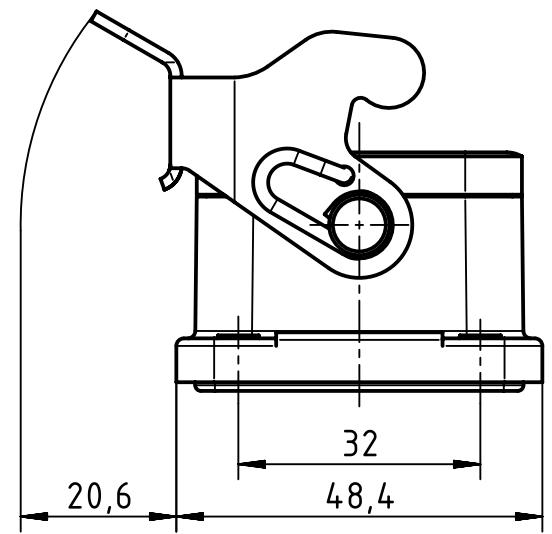

1 2 3 4 5 6

A
B
C
D

panel cut out (1:2)

	All rights reserved Department EL PD - DE HARTING Electric GmbH & Co. KG D-32339 Espelkamp	All Dimensions in mm Original Size DIN A4		Scale 1:1	Free size tol.	Ref. Sub.
		Created by HOLLERT	Inspected by SPILKERN	Standardisation TIEMANNA	Date 2013-11-05	State Final Release
Title Han High Temp 6B-agg-LB					Doc-Key / ECM-Nr. 100527561/UGD/001/A 500000067351	
Type TB		Number 09 62 806 0391			Rev. A	Page 1/1