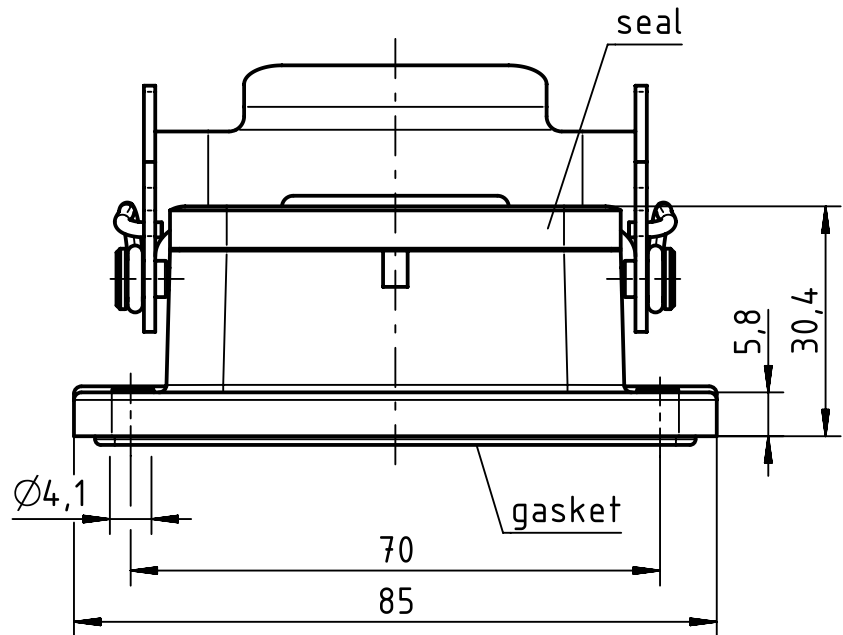

1 2 3 4 5 6

A
B
C
D

panel cut out (1:2)

	All rights reserved Department EL PD - DE HARTING Electric GmbH & Co. KG D-32339 Espelkamp	All Dimensions in mm Original Size DIN A4		Scale 1:1	Free size tol.	Ref. Sub.
		Created by HOLLERT	Inspected by SPILKERN	Standardisation TIEMANNA	Date 2013-11-05	State Final Release
Title Han High Temp 6B-agg-LB					Doc-Key / ECM-Nr. 100527561/UGD/001/A 500000067351	
Type TB		Number 09 62 806 0391			Rev. A	Page 1/1