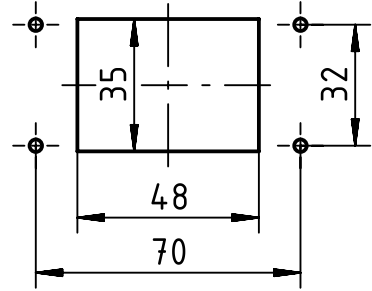

1 2 3 4 5 6

A
B
C
D

panel cut out (1:2)

	All rights reserved Department EL PD - DE HARTING Electric GmbH & Co. KG D-32339 Espelkamp	All Dimensions in mm Original Size DIN A4		Scale 1:1	Free size tol.	Ref. Sub.
		Created by HOLLERT	Inspected by SPILKERN	Standardisation TIEMANNA	Date 2013-11-05	State Final Release
Title Han High Temp 6B-agg-LB					Doc-Key / ECM-Nr. 100527561/UGD/001/A 500000067351	
Type TB		Number 09 62 806 0391			Rev. A	Page 1/1