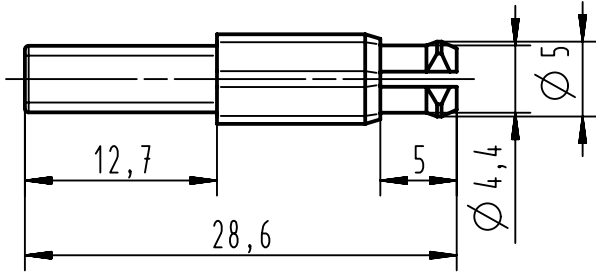

coding possibilities

	All rights reserved Department EL PD - DE HARTING Electric GmbH & Co. KG D-32339 Espelkamp	All Dimensions in mm Original Size DIN A4	Scale 2:1	Free size tol.		Ref.
		Created by FINKEV	Inspected by BERGHORN	Standardisation TIEMANNA	Date 2013-02-18	State Final Release
		Title T-Kodierpin			Doc-Key / ECM-Nr. 100085814/UGD/008/A	
		Type TB	Number 09 12 000 9901		Rev. A	Page 1/1