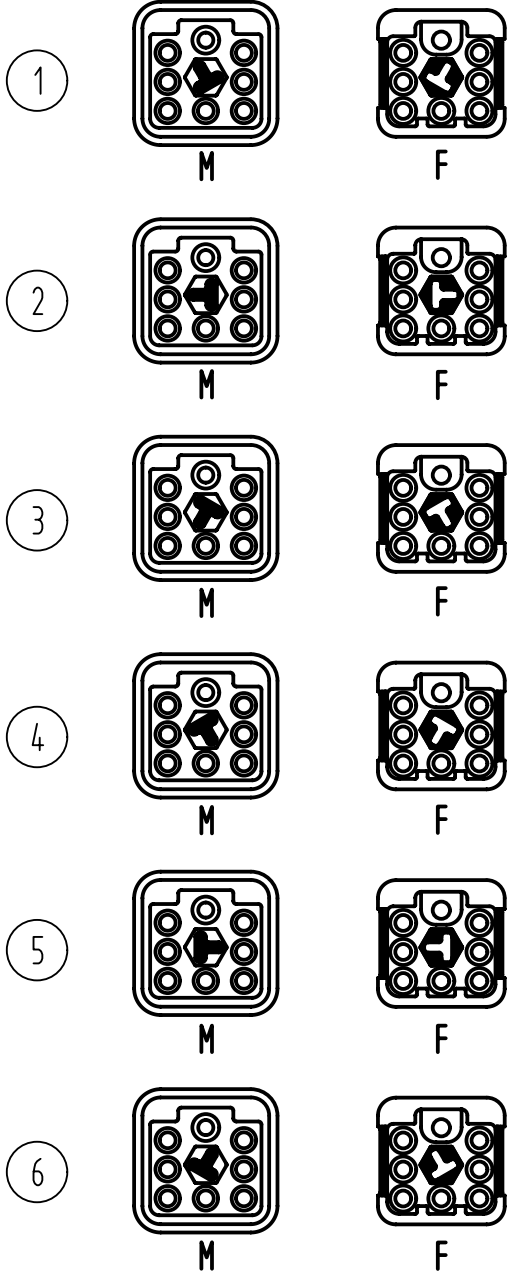

coding possibilities

	All rights reserved Department EL PD - DE HARTING Electric GmbH & Co. KG D-32339 Espelkamp	All Dimensions in mm Original Size DIN A4	Scale 2:1	Free size tol.		Ref.
		Created by FINKEV	Inspected by BERGHORN	Standardisation TIEMANNA	Date 2013-02-18	State Final Release
		Title T-Kodierpin			Doc-Key / ECM-Nr. 100085814/UGD/008/A	
		Type TB	Number 09 12 000 9901		Rev. A	Page 1/1