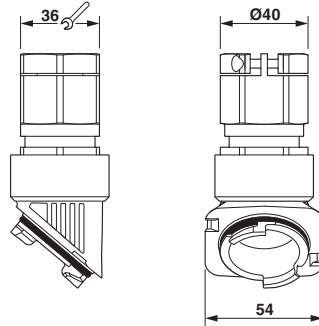

Cable gland - HC-B-GTRS-M32-ER-AL - 1414658

Dimensional drawing

Dimensional drawing

Classifications

eCl@ss

eCl@ss 5.1	27143424
eCl@ss 6.0	27261207
eCl@ss 8.0	27149109
eCl@ss 9.0	27144432

ETIM

ETIM 5.0	EC000441

Approvals

Approvals

Approvals

EAC

Ex Approvals

Approvals submitted

Approval details

EAC